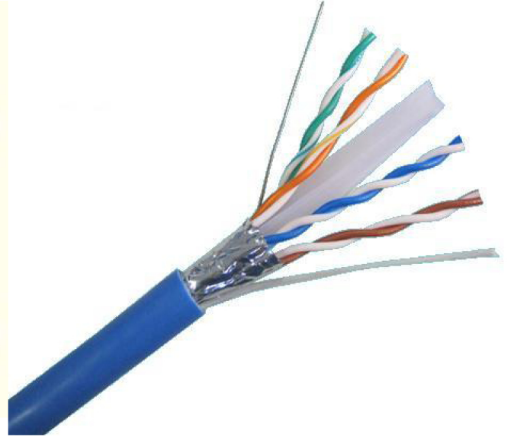

Scheda Tecnica
TC-Cat6 FTP cable Roll 305MT -W- Matassa Cavo Ethernet
TECNOACCESSORI® CAT 6 FTP 305 metri /100MT/50MT

FTP CAT6 23AWG 1/0.50mm
Bare Solid Copper Clad
Aluminum

Application : Cable is
used for indoor
installation

CONSTRUCTION

Conductor: Bare Solid	Pair Identification:
Copper Clad Aluminum	Pair1= Blue/White
Conductor	Pair2= Orange/White
Dia. :0.50mm±0.005mm	Pair 3= Green/White
(23AWG)	Pair4= Brown/White
Pair	Outer Jacket: PVC
Insulation:Polyethylene	Jacket Color:BLUE as per request
Outer Cable Diameter:	
6.2 ± 0.2 mm	