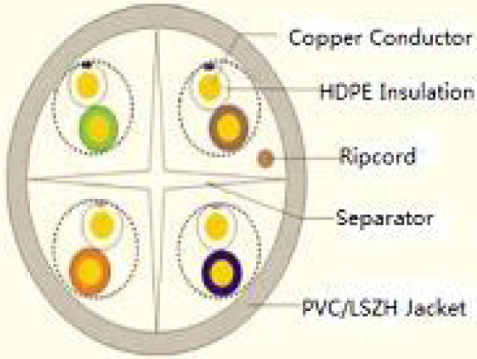

Scheda Tecnica
TC-Cat6 FTP cable Roll 305MT -W- Matassa Cavo Ethernet
TECNOACCESSORI® CAT 6 FTP 305 metri /100MT/50MT

FTP CAT6 23AWG 1/0.50mm
Bare Solid Copper Clad
Aluminum

Application : Cable is
used for indoor
installation

CONSTRUCTION

Conductor: Bare Solid	Pair Identification:
Copper Clad Aluminum	Pair1= Blue/White
Conductor	Pair2= Orange/White
Dia. :0.50mm±0.005mm	Pair 3= Green/White
(23AWG)	Pair4= Brown/White
Pair	Outer Jacket: PVC
Insulation:Polyethylene	Jacket Color:BLUE as per request
Outer Cable Diameter:	
6.2 ± 0.2 mm	